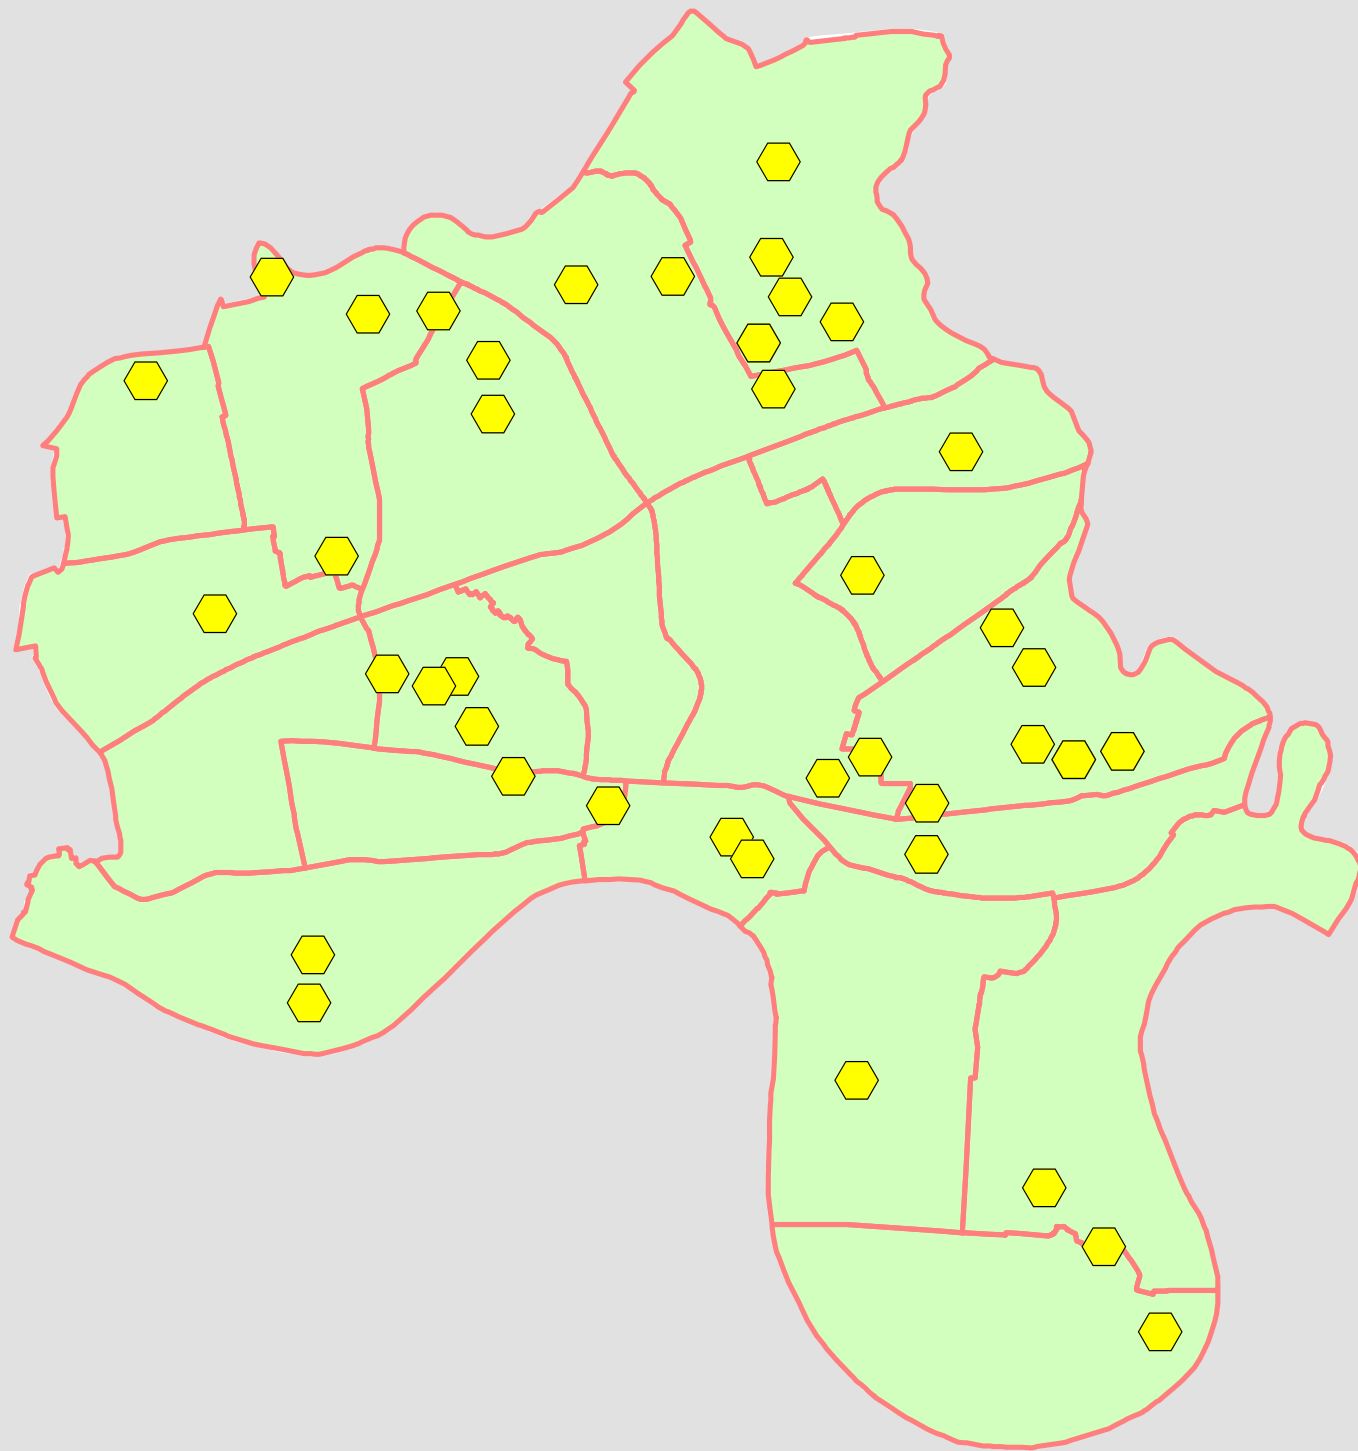

Small Grants for Pensioners' Groups 2015-16 Locations

1:35,000

TOWER HAMLETS